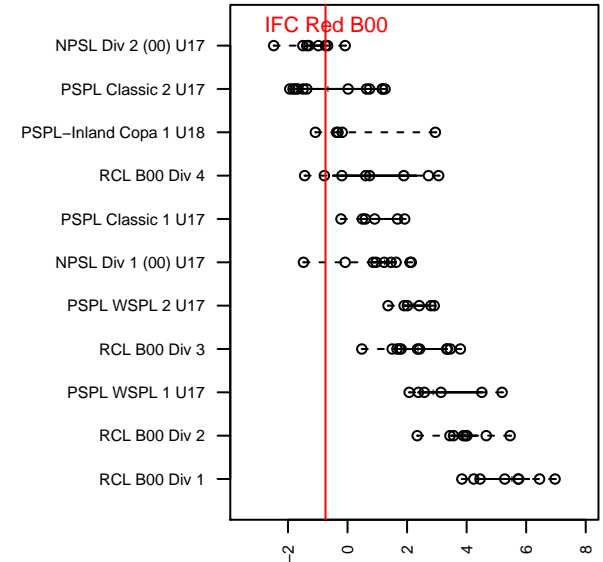

**attack and defense rating
relative to others at age
and all opponents in last 13 months**