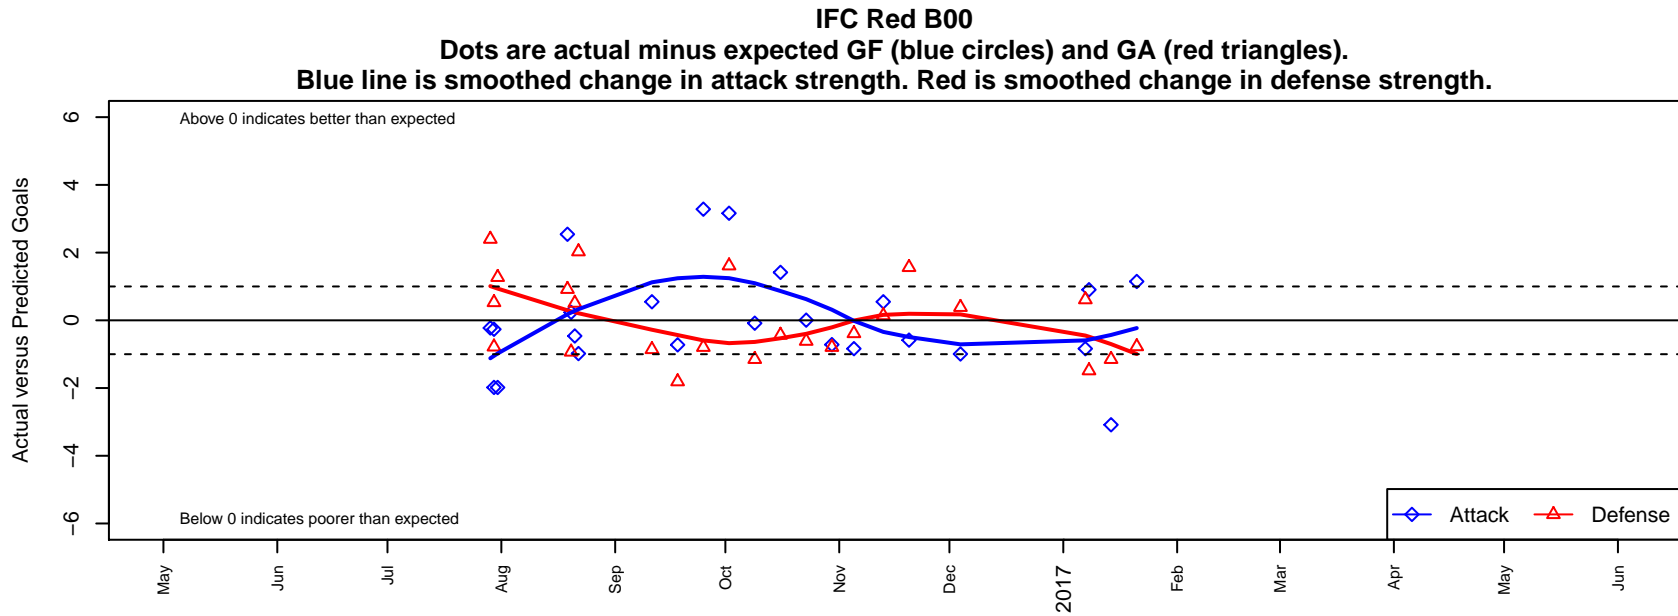

**attack and defense variance (black dot)
relative to other teams
and top 10 in region**

**attack and defense rating
relative to others at age
and all opponents in last 13 months**

IFC Red B00

Issaquah FC
Issaquah, WA
B00 total strength=1217
attack=7.19 defense=2.51
fall league = NPSL Div 2 (00) U17
notes= Shane 2016

alt names used:
IFC B00 SHANE (WA)
IFC B00 Red/Shane
IFC B00-Shane

Venues played:
2016 Mt Hood Challenge U17-U19 Bronze
2016 Bigfoot Silver U17
2016 NPSL Division 2 (00) U17
2016 Founders Cup B00 Div A