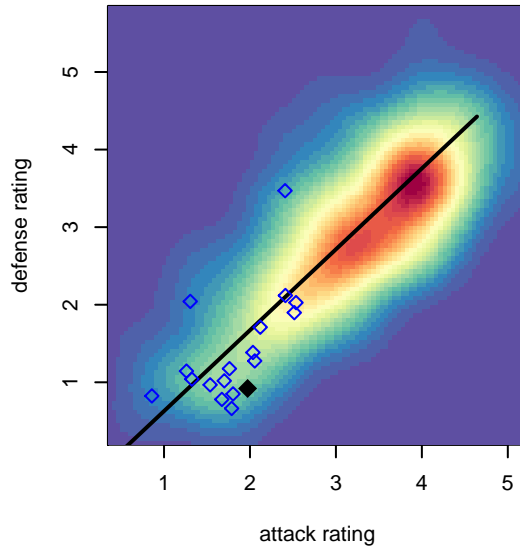

**attack and defense rating
relative to others at age
and all opponents in last 13 months**